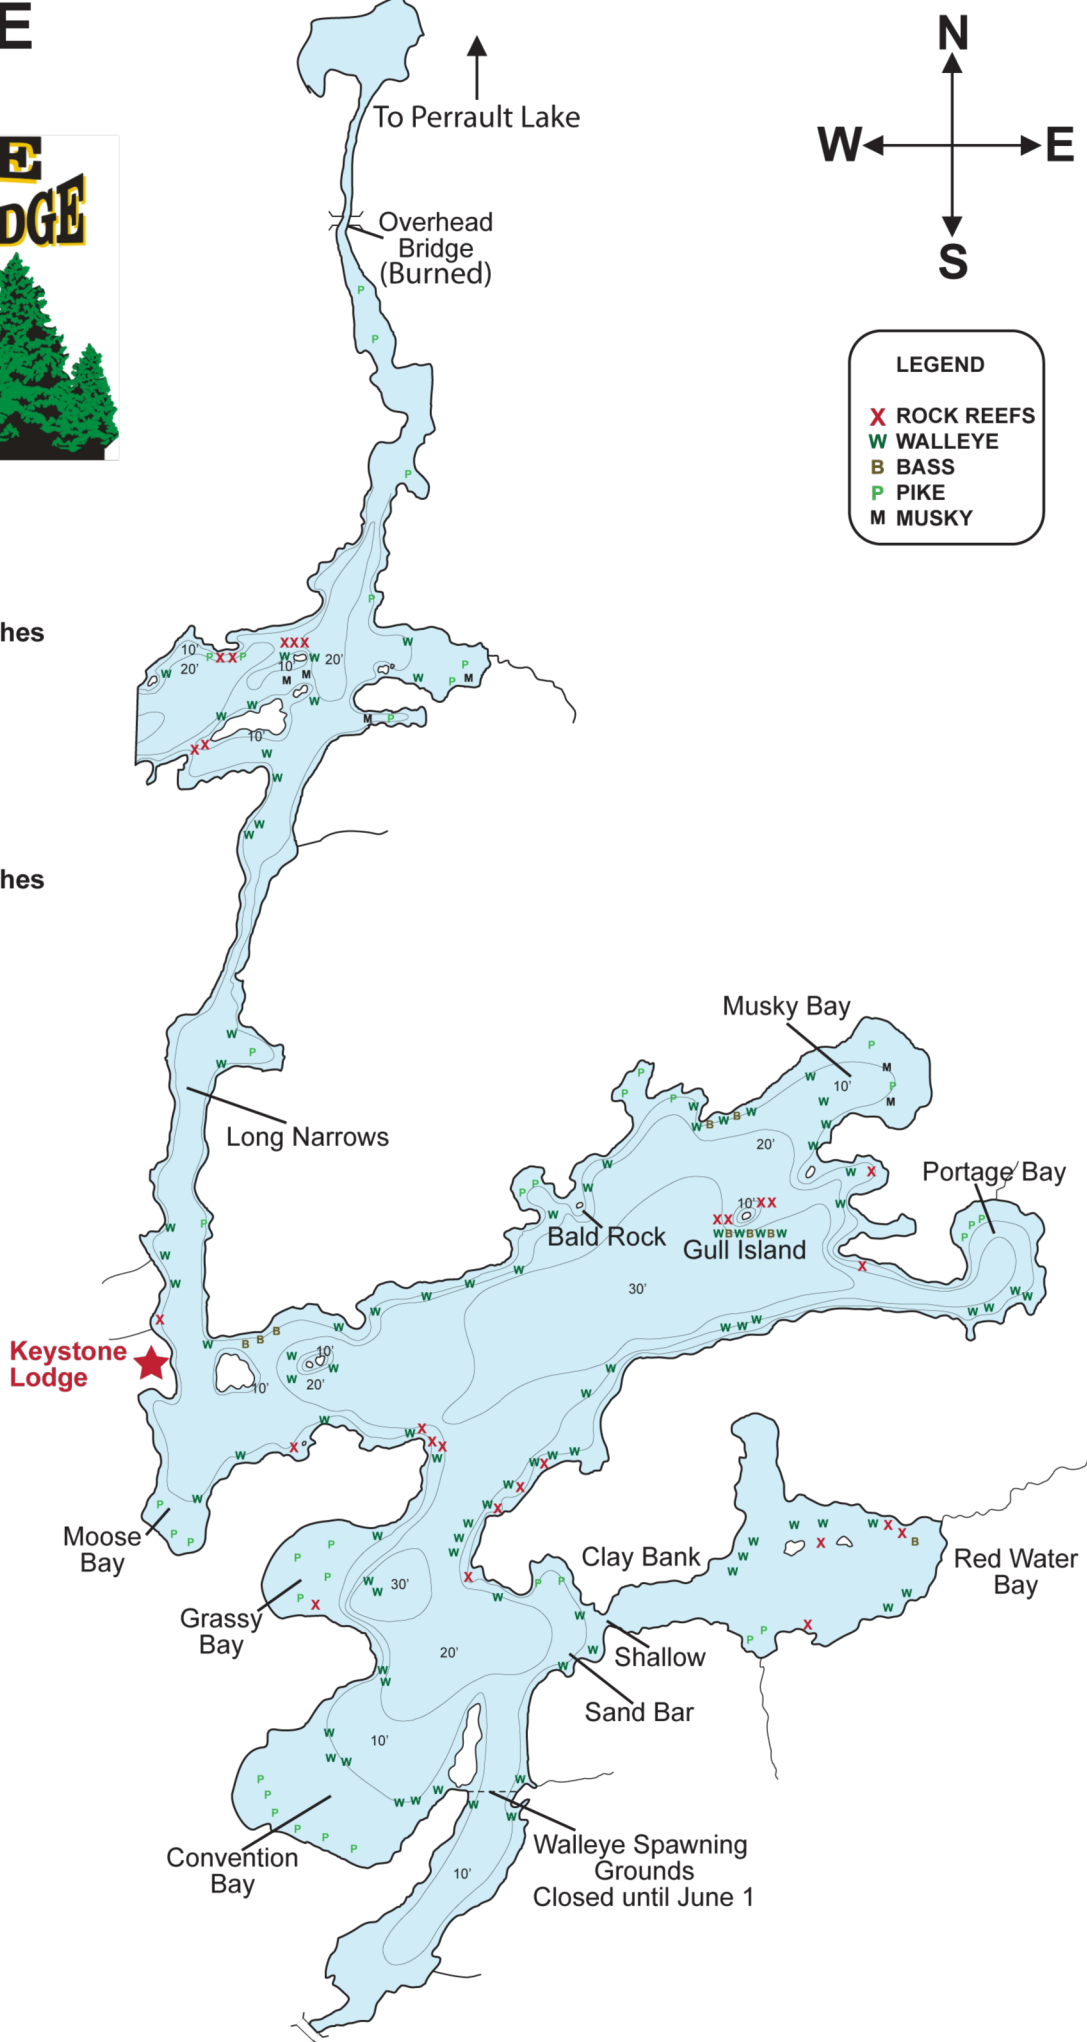

CEDAR LAKE EAST

KEYSTONE LODGE

Regular License:

Perch - 50

Bass - 4

Walleye - 4, 1 over 18 inches

Northern Pike - 4, 1 over 35.5 inches

(Protected: 27.5 - 35.5)

CNR:

Perch - 12 inches

Bass - 16 inches

Walleye - 23 inches

Northern Pike - 30 inches

Musky - 40 inches

LEGEND

- X ROCK REEFS
- W WALLEYE
- B BASS
- P PIKE
- M MUSKY

Keystone Lodge

Moose Bay

Grassy Bay

Convention Bay

Long Narrows

Bald Rock

Gull Island

Musky Bay

Portage Bay

Clay Bank

Shallow

Sand Bar

Red Water Bay

Walleye Spawning Grounds
Closed until June 1

To Perrault Lake

Overhead Bridge
(Burned)